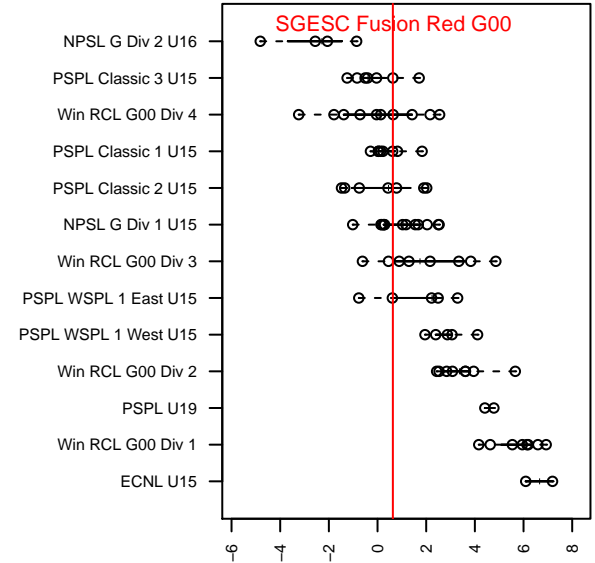

SGESC Fusion Red G00

Spanaway Graham Eatonville SC
 Graham, WA
 G00 total strength=1186
 attack=3.36 defense=4.3
 fall league = PSPL Classic 3 U15

alt names used:
 Fusion [G]00 (SGEOSC)
 Fusion 00 Red (SGEOSC)
 SGEOSC Fusion 00' Red
 SGEO FUSION 00 ()

Venues played:
 2015 KITG GU15 Green
 2015 PSPL Classic 3 U15
 2015 WA Cup GU15 Bronze U15

SGESC Fusion Red G00
 Dots are actual minus expected GF (blue circles) and GA (red triangles).
 Blue line is smoothed change in attack strength. Red is smoothed change in defense strength.

**attack and defense variance (black dot)
relative to other teams
and top 10 in region**

**attack and defense rating
relative to others at age
and all opponents in last 13 months**

Performance relative to 13 month average